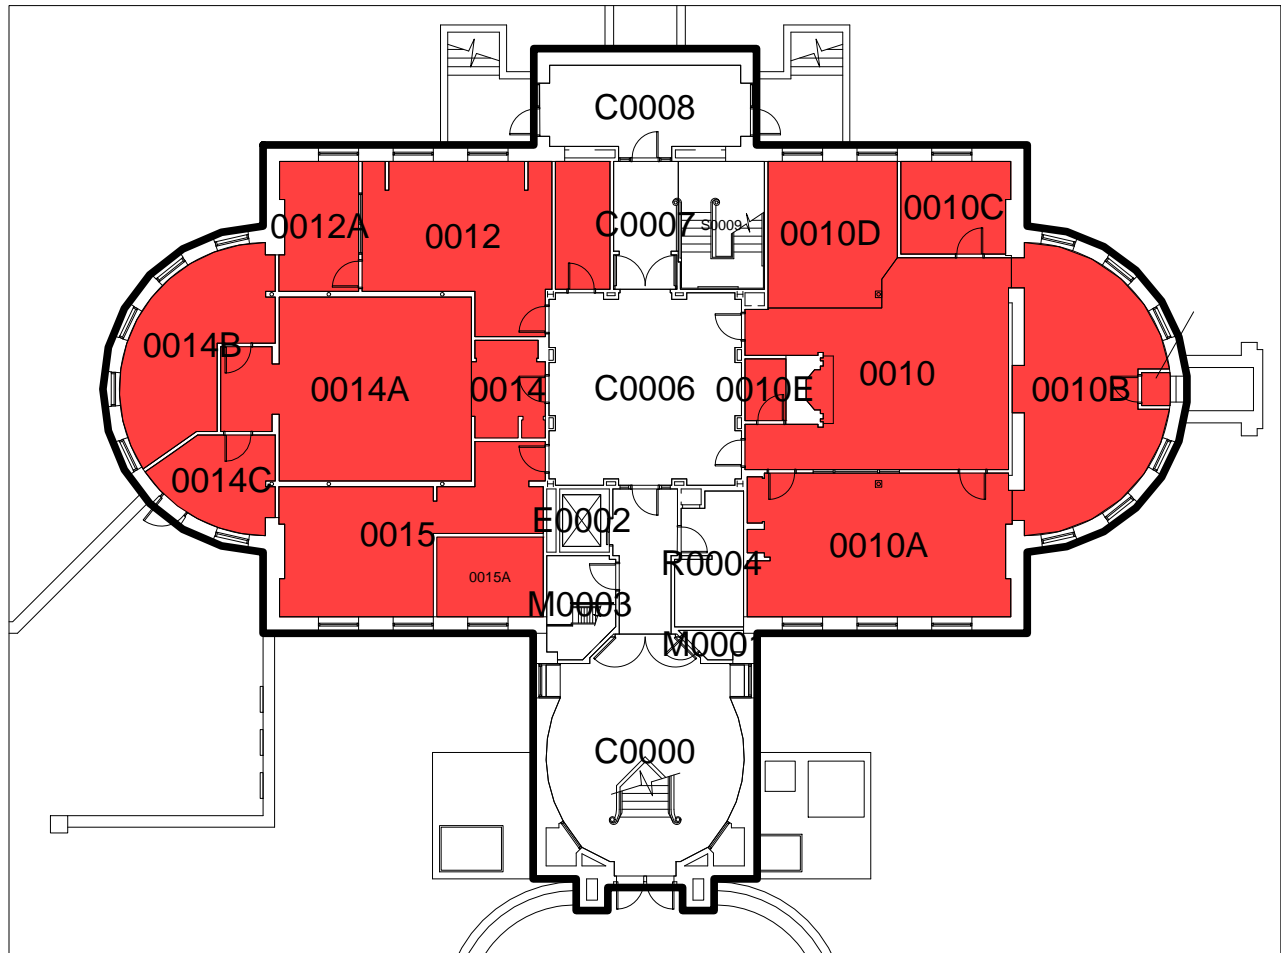

# ENRL\_SC G (Air Handlers)

SCALE 1 : 267